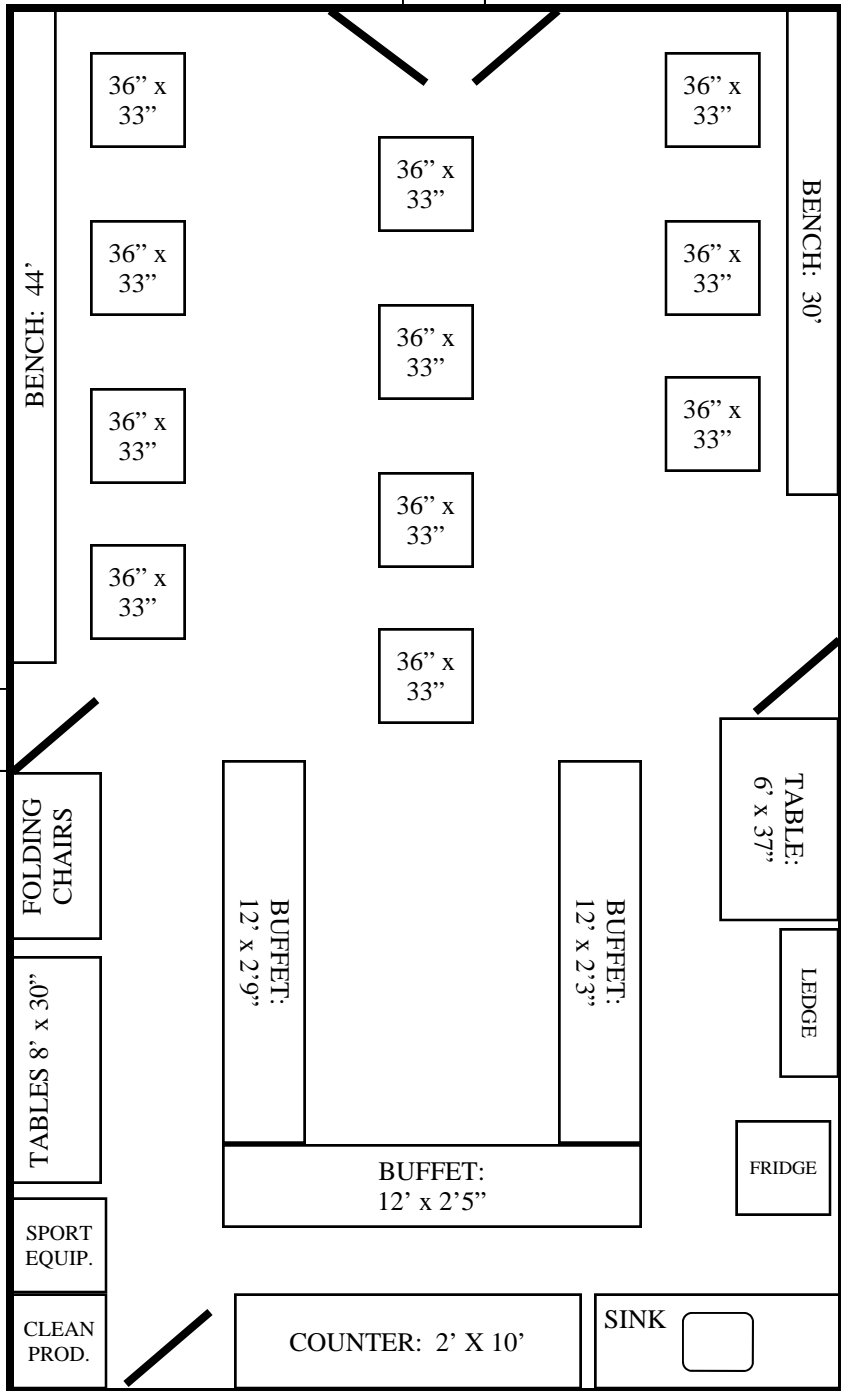

Viking Park Summer Kitchen Map

BOUNCE HOUSE AREA

DOUBLE CHARCOAL GRILL